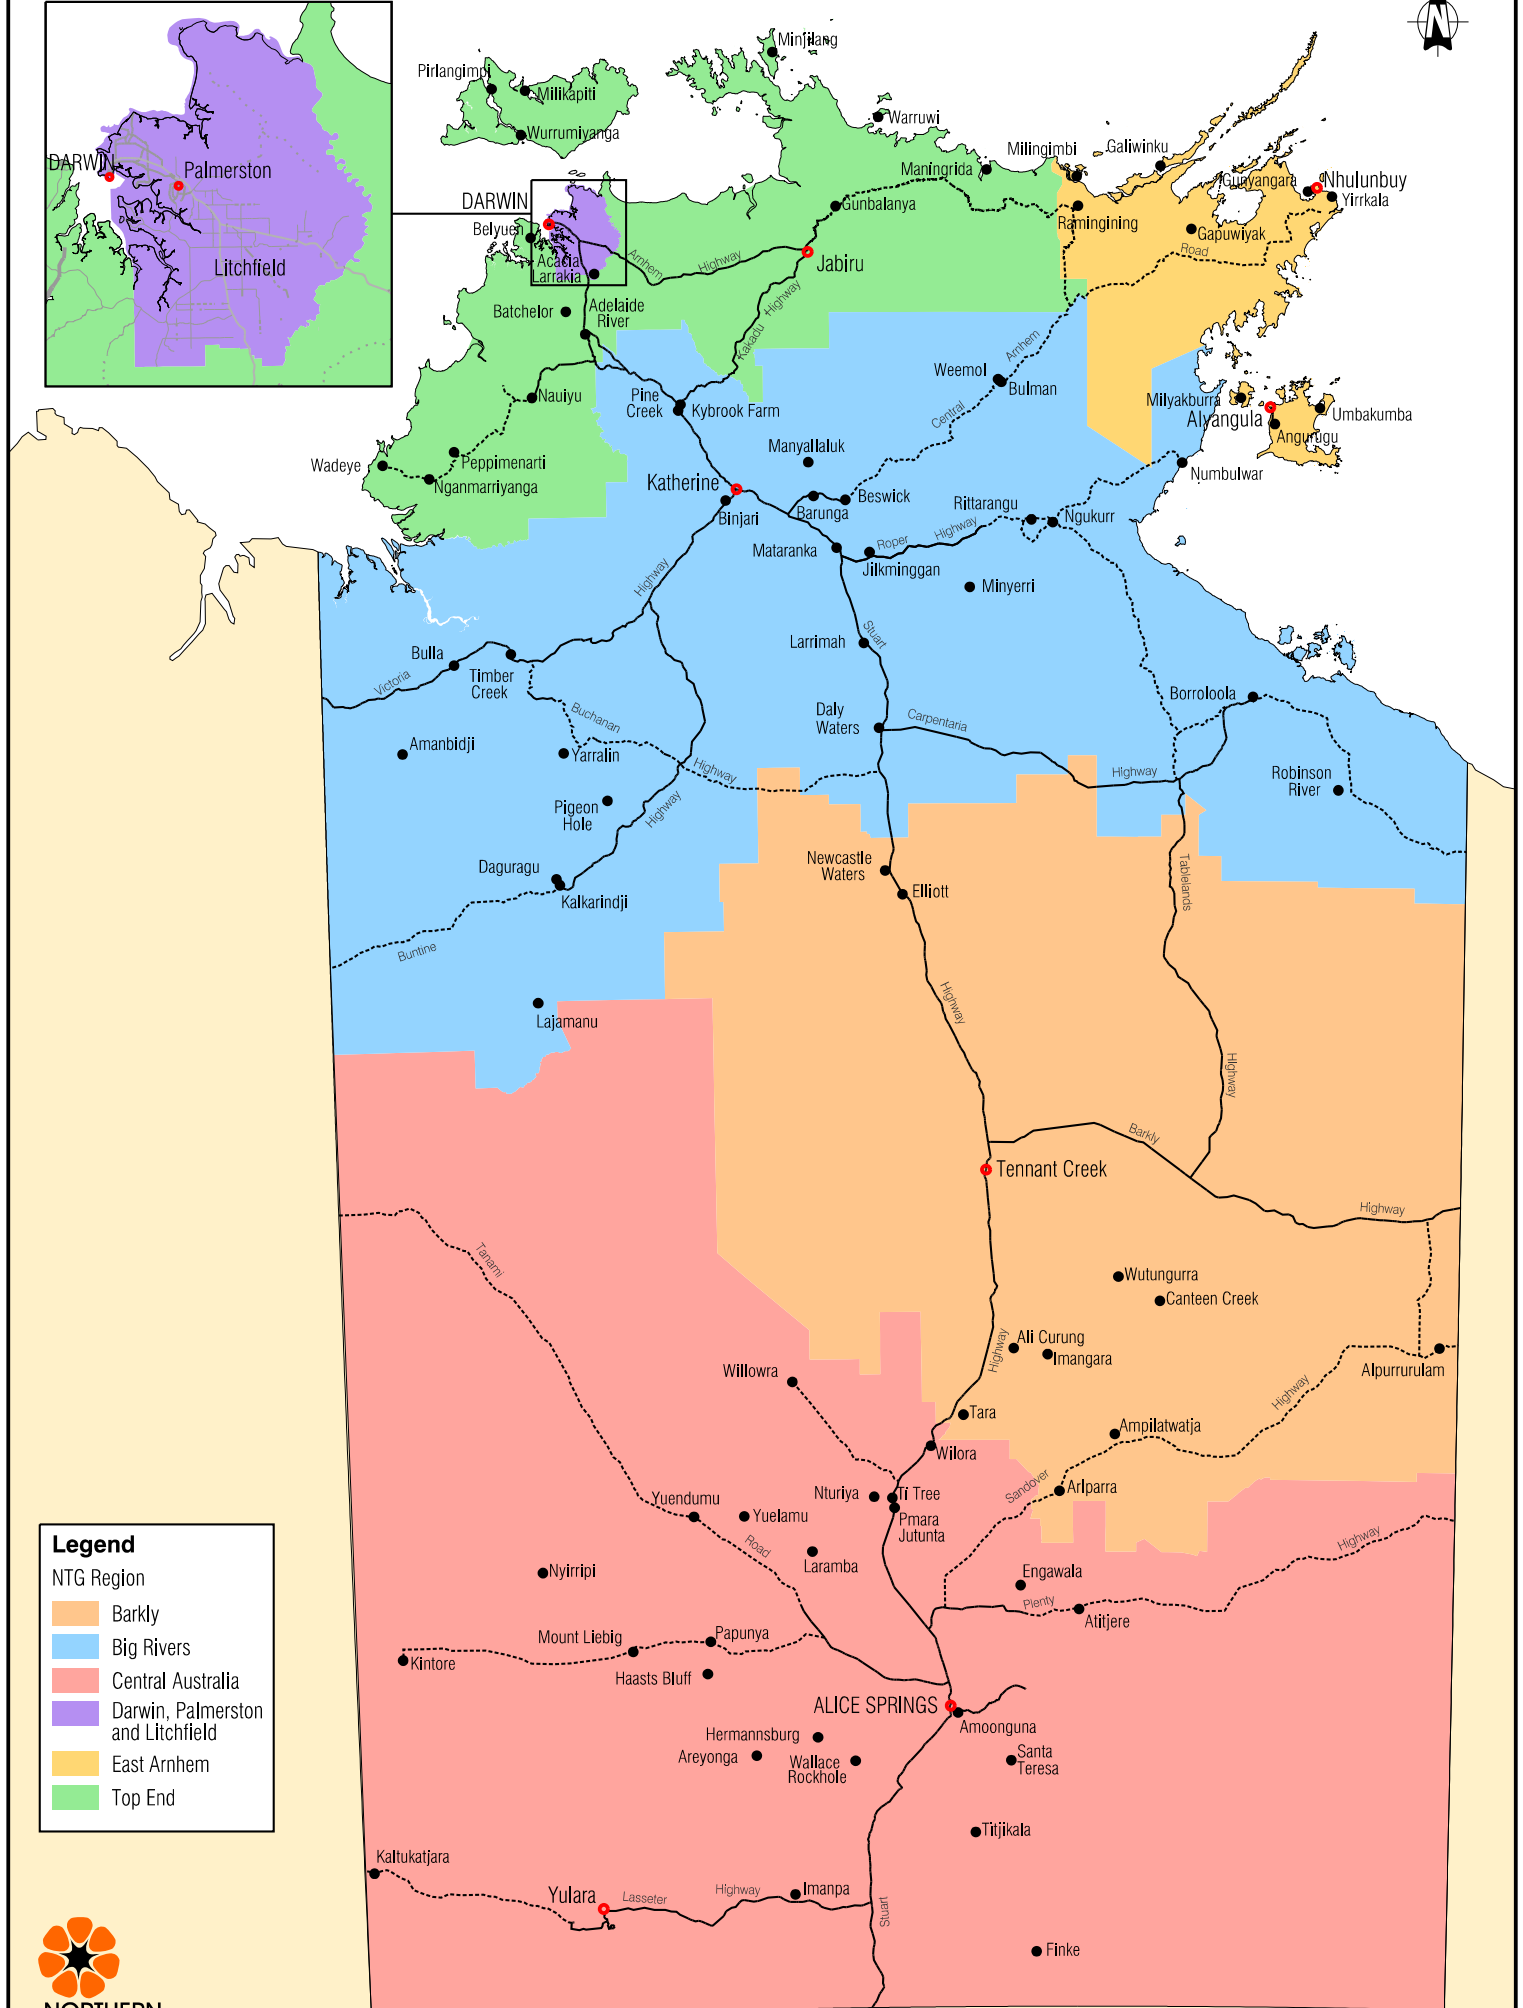

Northern Territory Government Regions

Legend

NTG Region

- Barkly
- Big Rivers
- Central Australia
- Darwin, Palmerston and Litchfield
- East Arnhem
- Top End